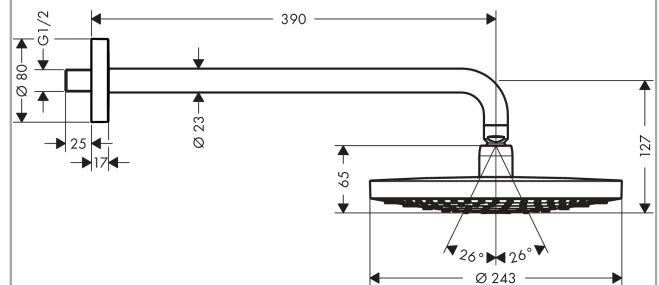

##### product features

- shower head size: 240 mm
- shower arm length: 390 mm
- ball-joint: overhead shower angle adjustable
- spray type: RainAir, Rain
- flow rate Rain spray (at 0.3 MPa): 17 l/min
- flow rate RainAir spray (at 0.3 MPa): 17 l/min
- Select button on overhead shower
- spray disc surface in two variants: chrome or white
- material spray disc: metal
- spray disc removable for cleaning
- installation: wall
- connection thread G ½
- connection dimension: DN15

#### Scale drawing