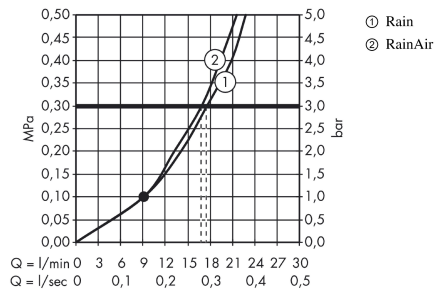

Raindance Select S

Overhead shower 240 2jet with shower arm

Surfaces: **Chrome** Article Number: **26466000**

Flowchart

The consumption was measured in combination with the appropriate fittings (thermostat/mixer/in-wall valve) to reflect actual application in practice.